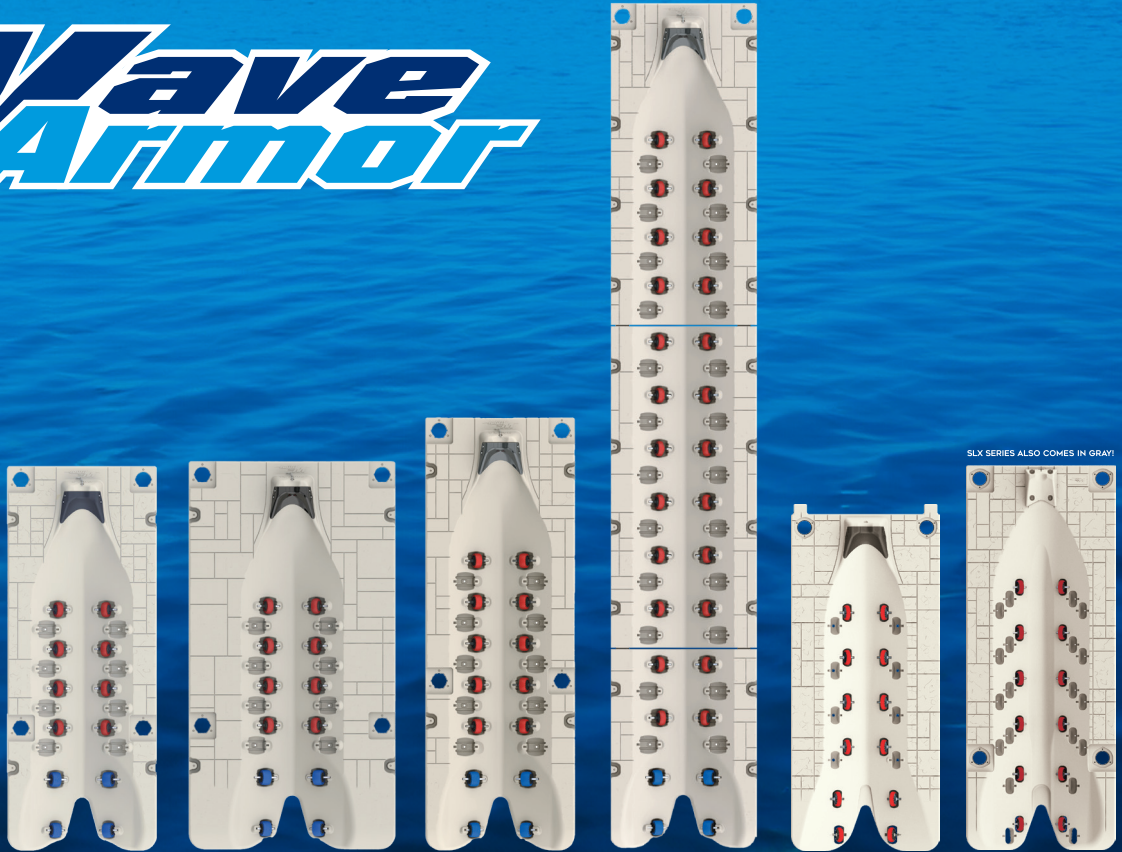

Wave Armor

PWC PORTS

/ MODEL	/ PRO 5 & 6	/ PRO WB	/ PRO MAXX 5 & 6	/ PRO INLINE	/ SPORT	/ SLX 5 & 6
/ SIZE	5 150" L x 59" W 6 150" L x 72" W	150" L x 80" W	5 168" L x 59" W 6 168" L x 72" W	324" L x 58" W	132" L x 59" W	5 152" L x 59" W 6 152" L x 72" W
/ WT CAPACITY	5 1,500 lbs. 6 1,800 lbs.	2,250 lbs.	5 1,650 lbs. 6 1,950 lbs.	2,400 lbs.	700 lbs.	5 1,500 lbs. 6 1,800 lbs.
/ COMPATABILITY	2-3 Person PWC	2-3 Person PWC	3 Person PWC	Multiple PWCs	1-2 Person PWC	2-3 Person PWC
/ CANOPY OPTION	✓ [2] Pro 5's Only		✓ [2] Pro Maxx 5's Only			
/ PORT TO PORT OPTION	✓	✓	✓			✓
/ SIDE MOUNTING OPTION	✓	✓	✓	✓		✓
/ SIDE EXTENSION OPTION	✓	✓	✓	✓		✓
/ BUOYANCY BOOSTER OPTION	✓	✓	✓	✓		✓
/ BOW STOP	Molded-In with Rubber Pad	Molded-In with Rubber Pad	Molded-In with Rubber Pad	Molded-In with Rubber Pad	Molded-In with Rubber Pad	Bolted-On
/ STAINLESS STEEL CLIP & CHAIN	✓	✓	✓	✓	✓	Sold Separately