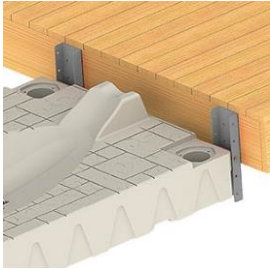

EVO SPORT

The EVO Sport is specifically designed for smaller, lightweight PWCs (Sea-doo® Spark and Yamaha® EX series) or stand up models. Featuring the direct-connect system for ease of installation, the EVO Sport can quickly and easily connect to your floating or fixed dock or set up as a stand-alone port.

FEATURES:

- Rotationally Molded UV Protected Polyethylene Construction
- 12 Adjustable Wheels with Stainless Steel Axle for Corrosion Resistance in Saltwater
- Smart Stop Soft Rubber Bow Stop with Stainless Steel Chain & Quick Clip Tie Down System
- Molded-In Direct Connect Mounts on Front of Port
- Tan Flagstone Textured Finish

EVO SPORT WAVE PORT

SKU: 301334

Port Size: 58" W x 11' L

Weight: 180 Lbs

Load Capacity: 700 Lbs

EVO SPORT ATTACHMENT KITS & ACCESSORIES

EVO SPORT ATTACHMENT KITS

EVO to Floating Dock Attachment Kit
Includes two 25 3/4" C-Channels
301360

Telescoping Port to Fixed Dock Kit
Adjusts from 16" to 24"
301434 - Fits 2" Pipe
301435 - Fits 4" Pipe

Port to Fixed Dock Attachment Kit
301281 - Fits 2" Pipe
301282 - Fits 4" Pipe

R & J Machine

1601 Eighth Line, Lakefield, ON,