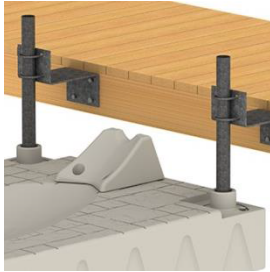

EVO SPORT

The EVO Sport is specifically designed for smaller, lightweight PWCs (Sea-doo® Spark and Yamaha® EX series) or stand up models. Featuring the direct-connect system for ease of installation, the EVO Sport can quickly and easily connect to your floating or fixed dock or set up as a stand-alone port.

FEATURES:

- Rotationally Molded UV Protected Polyethylene Construction
- 12 Adjustable Wheels with Stainless Steel Axle for Corrosion Resistance in Saltwater
- Smart Stop Soft Rubber Bow Stop with Stainless Steel Chain & Quick Clip Tie Down System
- Molded-In Direct Connect Mounts on Front of Port
- Tan Flagstone Textured Finish

EVO SPORT WAVE PORT

SKU: 301334

Port Size: 58" W x 11' L

Weight: 180 Lbs

Load Capacity: 700 Lbs

EVO SPORT ATTACHMENT KITS & ACCESSORIES

EVO SPORT ATTACHMENT KITS

EVO to Floating Dock Attachment Kit
Includes two 25 3/4" C-Channels
301360

Telescoping Port to Fixed Dock Kit
Adjusts from 16" to 24"
301434 - Fits 2" Pipe
301435 - Fits 4" Pipe

Port to Fixed Dock Attachment Kit
301281 - Fits 2" Pipe
301282 - Fits 4" Pipe

R & J Machine

1601 Eighth Line, Lakefield, ON,