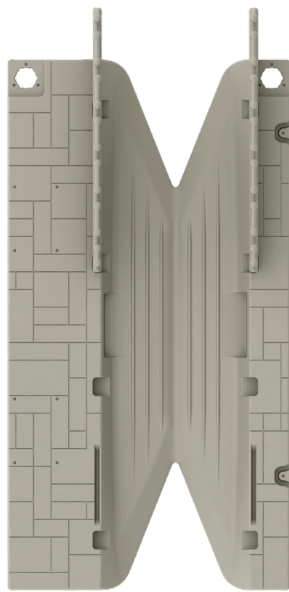

# KAYAK LAUNCH

302509

302511

302510

- Can be attached to our beautiful Wave Armor dock or any standard fixed dock or other brands of floating docks
- Rails feature strategically positioned ball-shaped handgrips for effortless entry and launching
- Includes one set of rails, with option for second set for continuous travel-through
- Optional Kayak Launch Rack installs onto the launch platform to provide smart, simple & handy storage