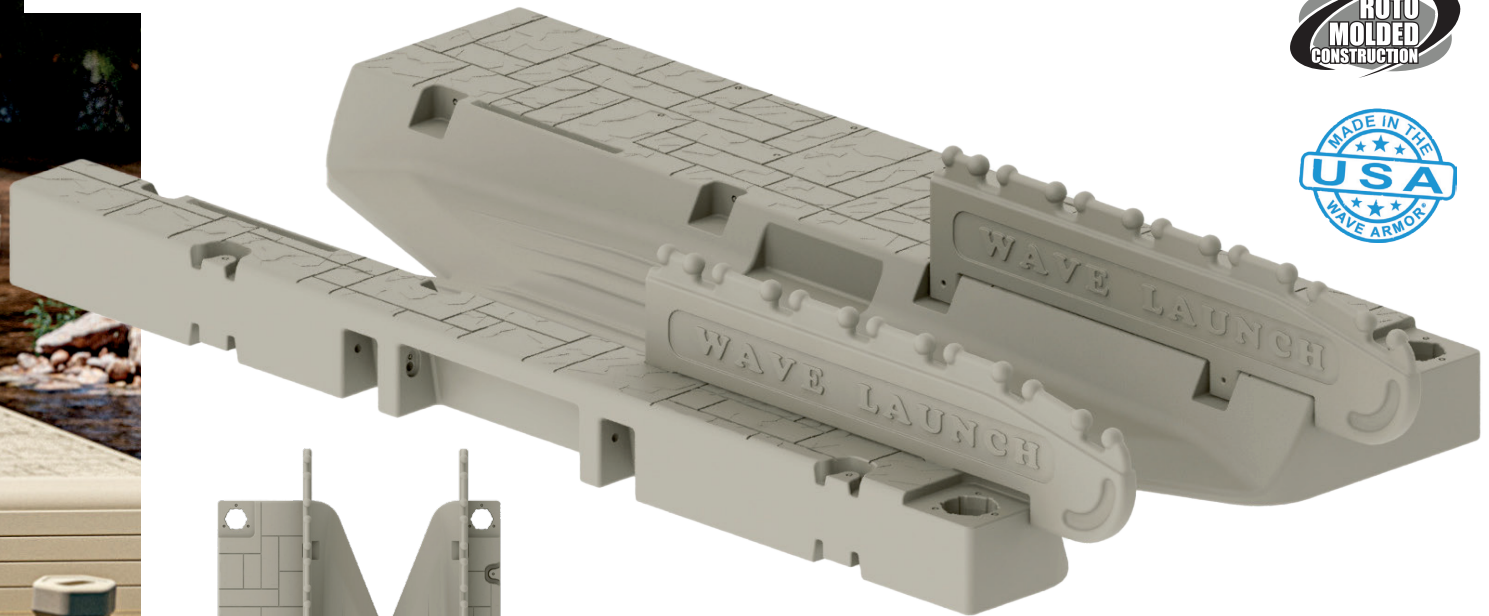

# KAYAK LAUNCH

302509

302511

302510

## **NEW! Wave Armor Kayak Launch!**

The new Wave Armor Kayak Launch is made for the beginner or a seasoned kayaker. It's great for getting on the water in early spring through late fall without getting your feet wet! A simple & safe solution - Also great for canals where you have seawalls.

- Can be attached to our beautiful Wave Armor dock or any standard fixed dock or other brands of floating docks
- Rails feature strategically positioned ball-shaped handgrips for effortless entry and launching
- Includes one set of rails, with option for second set for continuous travel-through
- Optional Kayak Launch Rack installs onto the launch platform to provide smart, simple & handy storage